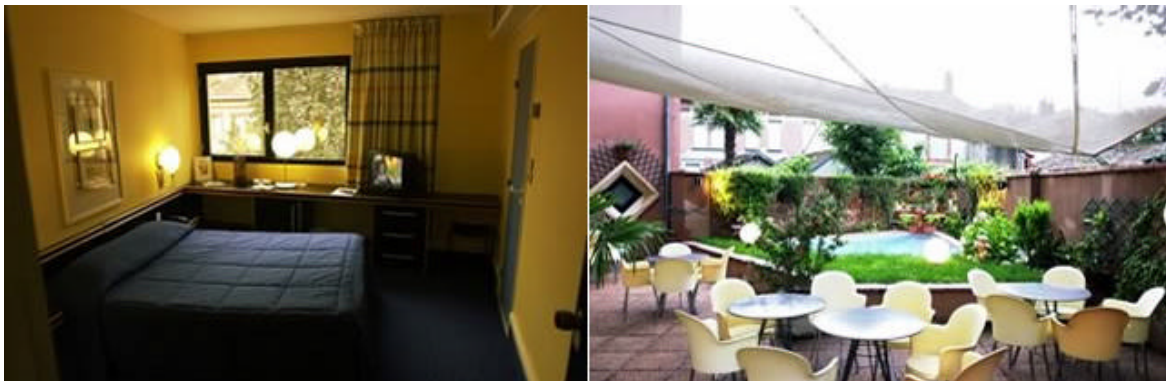

Hôtel De Brienne ***

Location

Located at 500 metres from the Pierre Baudis Congress Center

Room

Built in 1987 around a flowered patio and decorated in rose-red brick and pink marble, Hotel De Brienne offers business people peace and quiet a few minutes' walk from the town centre.

Fully air-conditioned hotel
Rooms with satellite TV and mini-bar
Private, secured car park

Hotel De Brienne* - 20, bd Maréchal Leclerc, 31000 Toulouse**

Phone : (00 33) 5 61 23 60 60

Fax : (00 33) 5 61 23 18 94